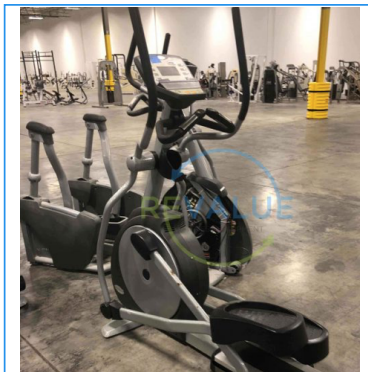

1439 Highway 20 W.
McDonough, GA 30253
678-671-5400
info@revaluefitness.com
revaluefitness.com

**SAMPLE:
APARTMENT COMPLEX**

1. Matrix E3xc Elliptical - 2
(Frame: Platinum)

2. Star Trac Pro 1350 RBX
Recumbent Bike - 2

3. Star Trac Pro 6430 E
Series Upright Bike

4. Matrix T5 Treadmill - 4

5. Matrix Versa Functional
Trainer STD Stack, 30"
Storage

6. VTX Flat / Incline /
Decline Bench - 4

7. Troy Saddle Rack 5-50lb,
Set of Rubber Dumbbells

8. Troy Horizontal Barbell
Rack 20-110lb. set of Rubber
Curl Barbells