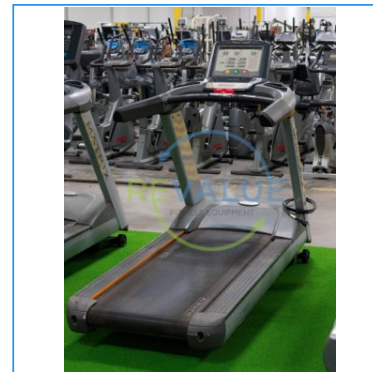

1439 Highway 20 W.
McDonough, GA 30253
678-671-5400
info@revaluefitness.com
revaluefitness.com

**SAMPLE:
APARTMENT COMPLEX**

1. Matrix E3xc Elliptical - 2
(Frame: Platinum)

2. Star Trac Pro 1350 RBX
Recumbent Bike - 2

3. Star Trac Pro 6430 E
Series Upright Bike

4. Matrix T5 Treadmill - 4

5. Matrix Versa Functional
Trainer STD Stack, 30"
Storage

6. VTX Flat / Incline /
Decline Bench - 4

7. Troy Saddle Rack 5-50lb,
Set of Rubber Dumbbells

8. Troy Horizontal Barbell
Rack 20-110lb. set of Rubber
Curl Barbells