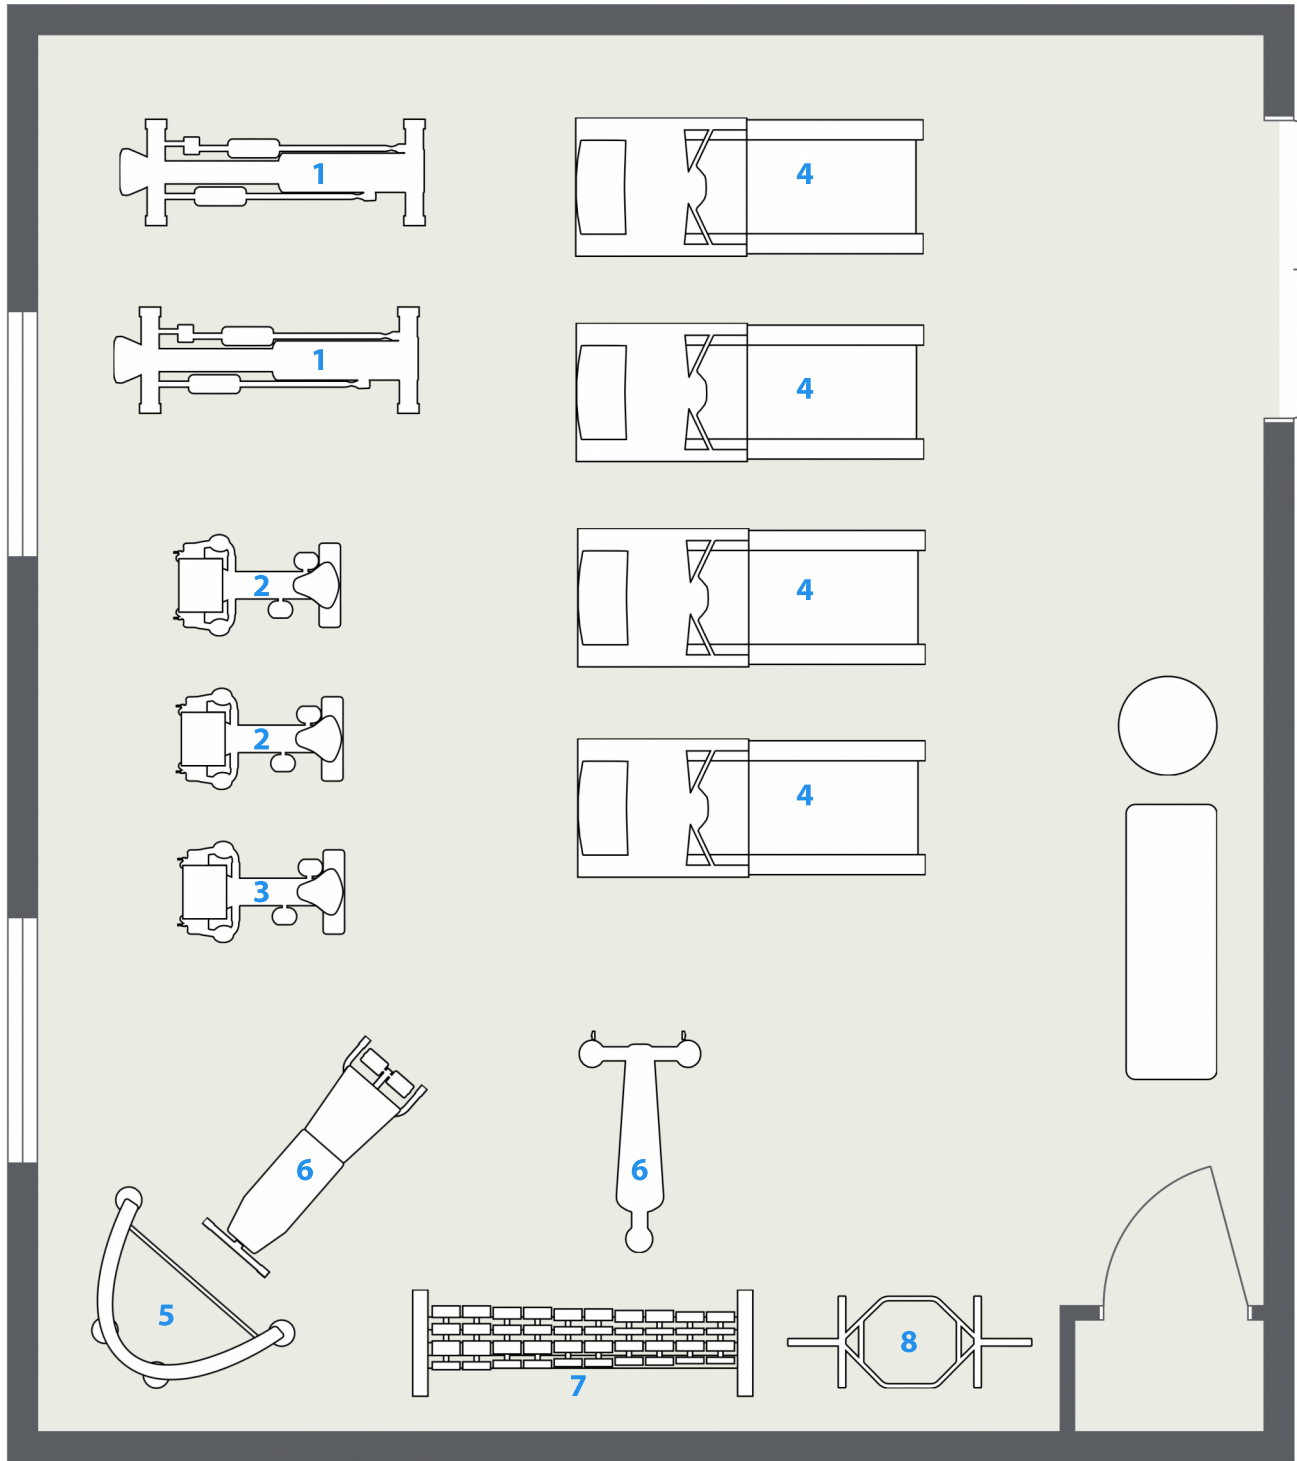

**SAMPLE:
APARTMENT COMPLEX**

1. Matrix E3xc Elliptical - 2
(Frame: Platinum)