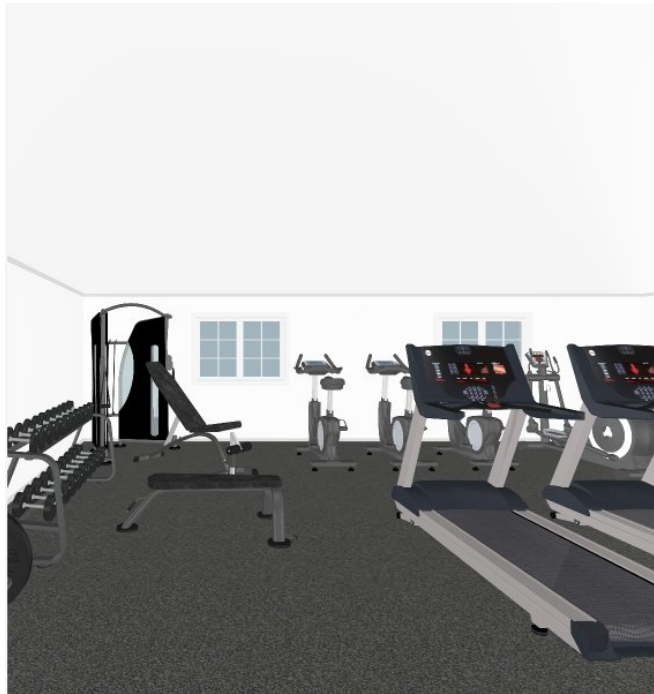

1439 Highway 20 W.
McDonough, GA 30253
678-671-5400
info@revaluefitness.com
revaluefitness.com

**SAMPLE:
APARTMENT COMPLEX**

1. Matrix E3xc Elliptical - 2
(Frame: Platinum)

2. Star Trac Pro 1350 RBX
Recumbent Bike - 2

3. Star Trac Pro 6430 E
Series Upright Bike

4. Matrix T5 Treadmill - 4

5. Matrix Versa Functional
Trainer STD Stack, 30"
Storage

6. VTX Flat / Incline /
Decline Bench - 4

7. Troy Saddle Rack 5-50lb,
Set of Rubber Dumbbells

8. Troy Horizontal Barbell
Rack 20-110lb. set of Rubber
Curl Barbells