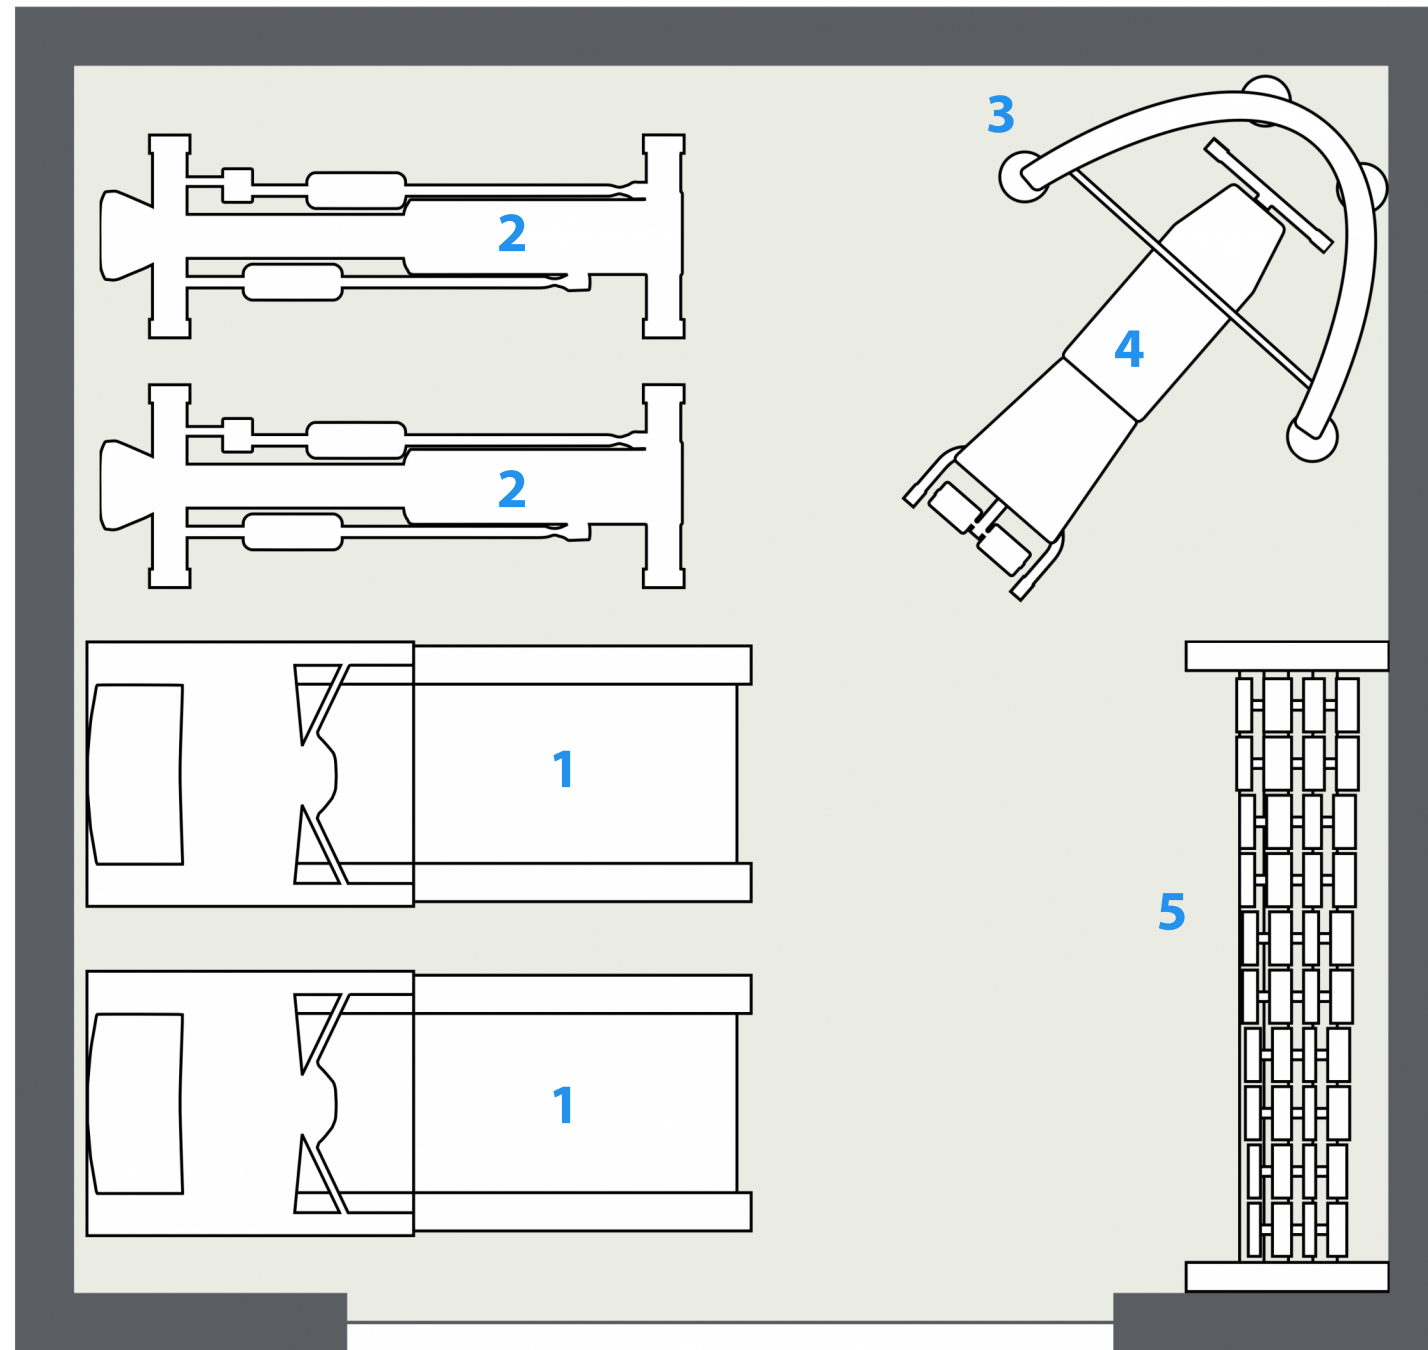

1. 11.3 Freemotion Reflex Treadmill - 2