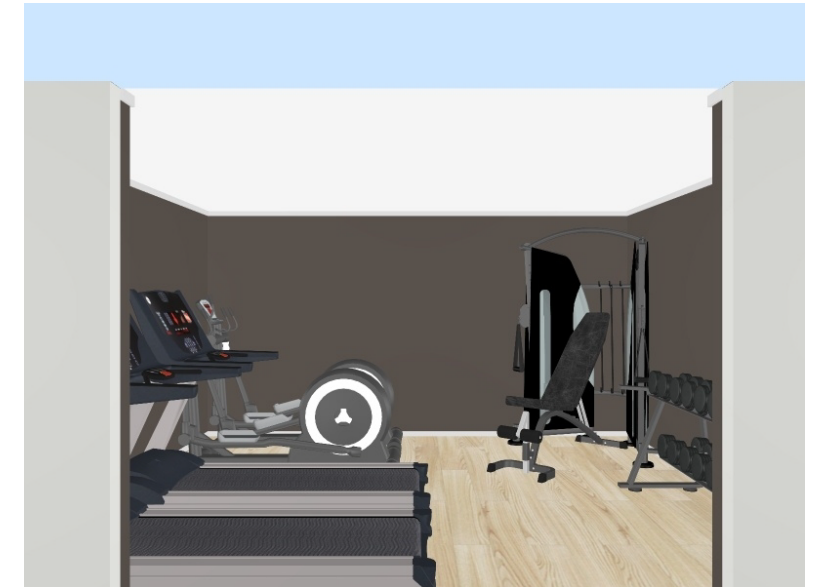

1. 11.3 Freemotion Reflex Treadmill - 2