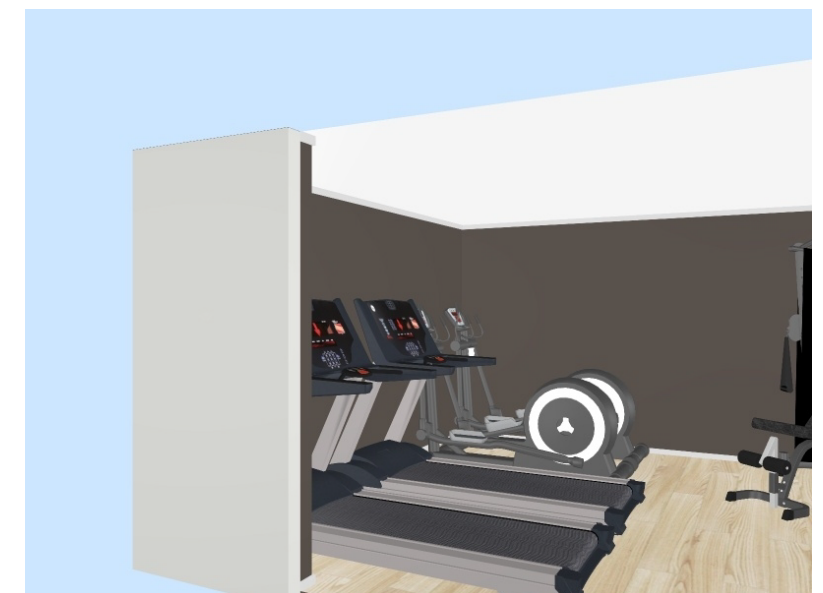

1. 11.3 Freemotion Reflex Treadmill - 2