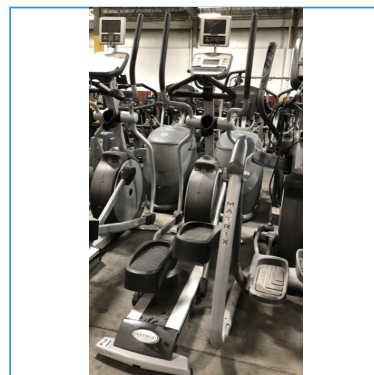

2. Matrix E3xc Elliptical (Frame: Platinum) - 2