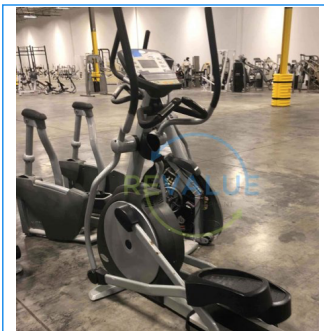

1439 Highway 20 W.
 McDonough, GA 30253
 678-671-5400
 info@revaluefitness.com
 revaluefitness.com

**SAMPLE:
 HOME GYM**

1. Matrix E3xc Elliptical
 (Frame: Platinum)

2. Matrix T5 Treadmill

3. Dresser - 37.75" w x 41" h
 x 19.5" deep

4. VTX Flat / Incline /
 Decline Bench

5. Troy Horizontal Barbell
 Rack 20-110lb. set of Rubber
 Curl Barbells

6. Yoga Mat

7. TV Stand

8. Exercise Ball

9. Multigym