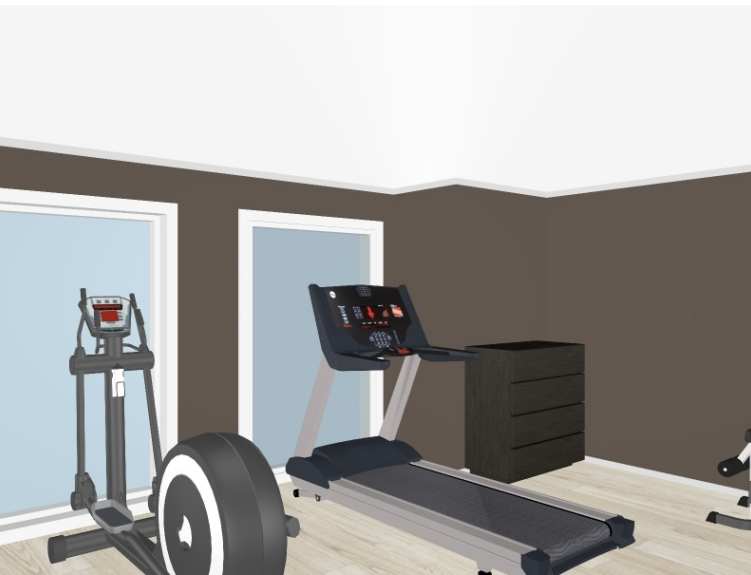

1439 Highway 20 W.
 McDonough, GA 30253
 678-671-5400
 info@revaluefitness.com
 revaluefitness.com

**SAMPLE:
 HOME GYM**

1. Matrix E3xc Elliptical
 (Frame: Platinum)

2. Matrix T5 Treadmill

3. Dresser - 37.75" w x 41" h
 x 19.5" deep

4. VTX Flat / Incline /
 Decline Bench

5. Troy Horizontal Barbell
 Rack 20-110lb. set of Rubber
 Curl Barbells

6. Yoga Mat

7. TV Stand

8. Exercise Ball

9. Multigym