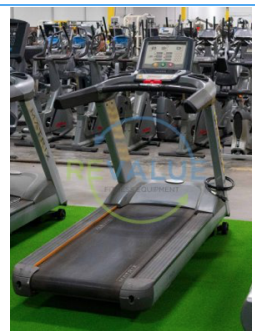

1439 Highway 20 W.
 McDonough, GA 30253
 678-671-5400
 info@revaluefitness.com
 revaluefitness.com

**SAMPLE:
 HOME GYM**

1. Matrix E3xc Elliptical
 (Frame: Platinum)

2. Matrix T5 Treadmill

3. Dresser - 37.75" w x 41" h
 x 19.5" deep

4. VTX Flat / Incline /
 Decline Bench

5. Troy Horizontal Barbell
 Rack 20-110lb. set of Rubber
 Curl Barbells

6. Yoga Mat

7. TV Stand

8. Exercise Ball

9. Multigym