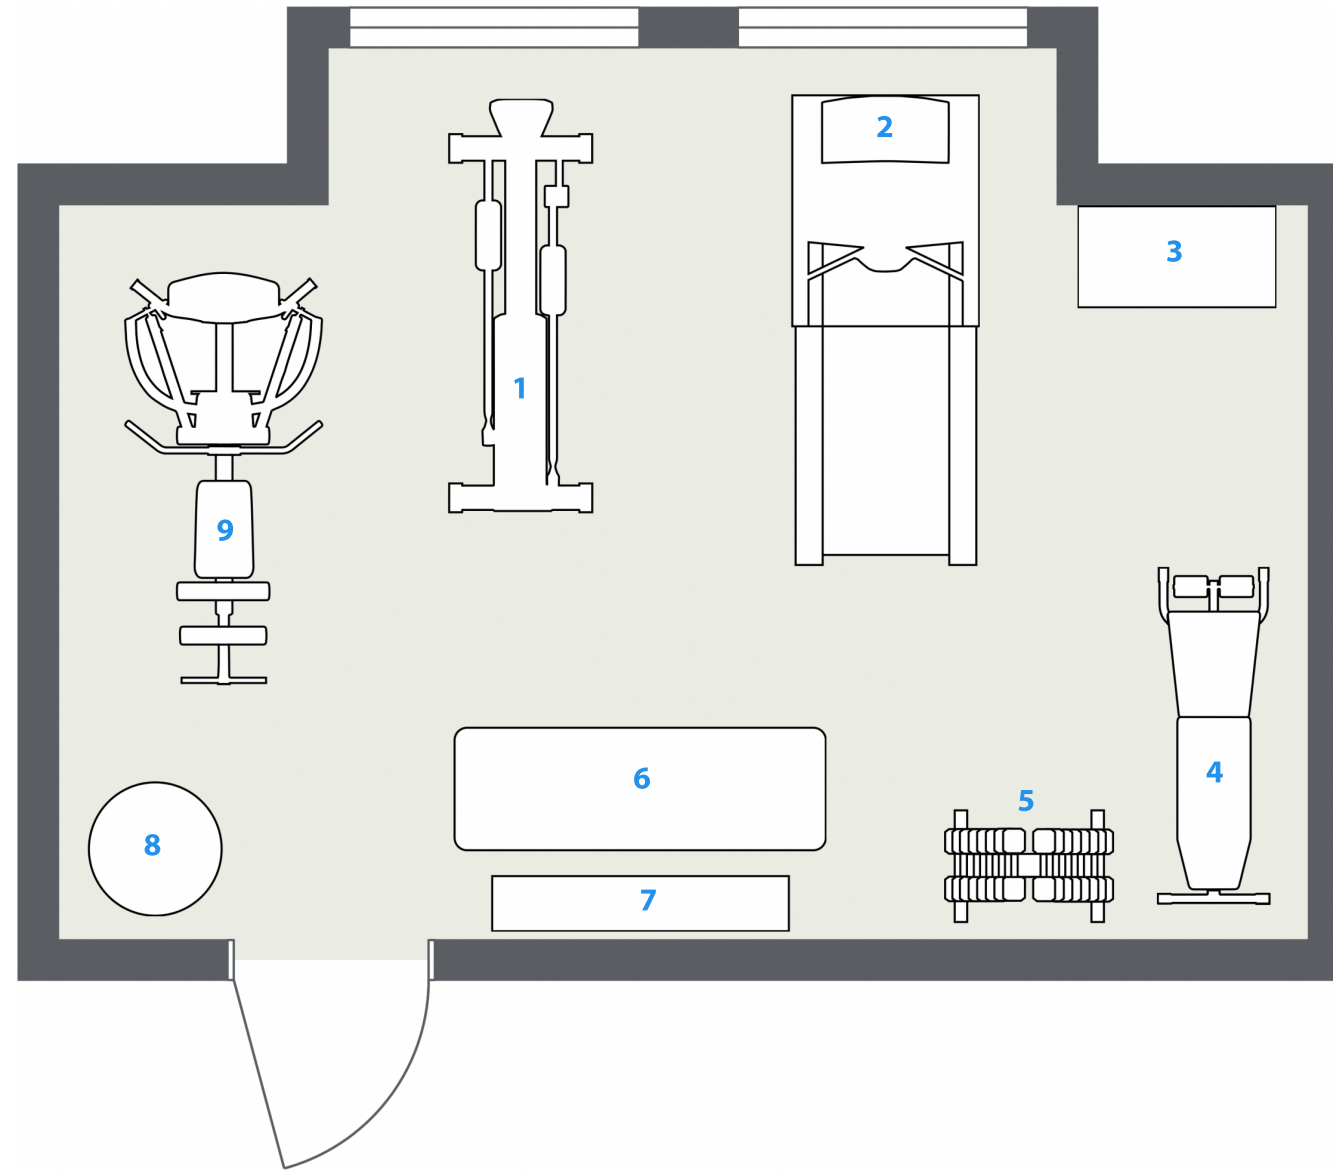

1439 Highway 20 W.
 McDonough, GA 30253
 678-671-5400
 info@revaluefitness.com
 revaluefitness.com

**SAMPLE:
 HOME GYM**

1. Matrix E3xc Elliptical
 (Frame: Platinum)

2. Matrix T5 Treadmill

3. Dresser - 37.75" w x 41" h
 x 19.5" deep

4. VTX Flat / Incline /
 Decline Bench

5. Troy Horizontal Barbell
 Rack 20-110lb. set of Rubber
 Curl Barbells

6. Yoga Mat

7. TV Stand

8. Exercise Ball

9. Multigym