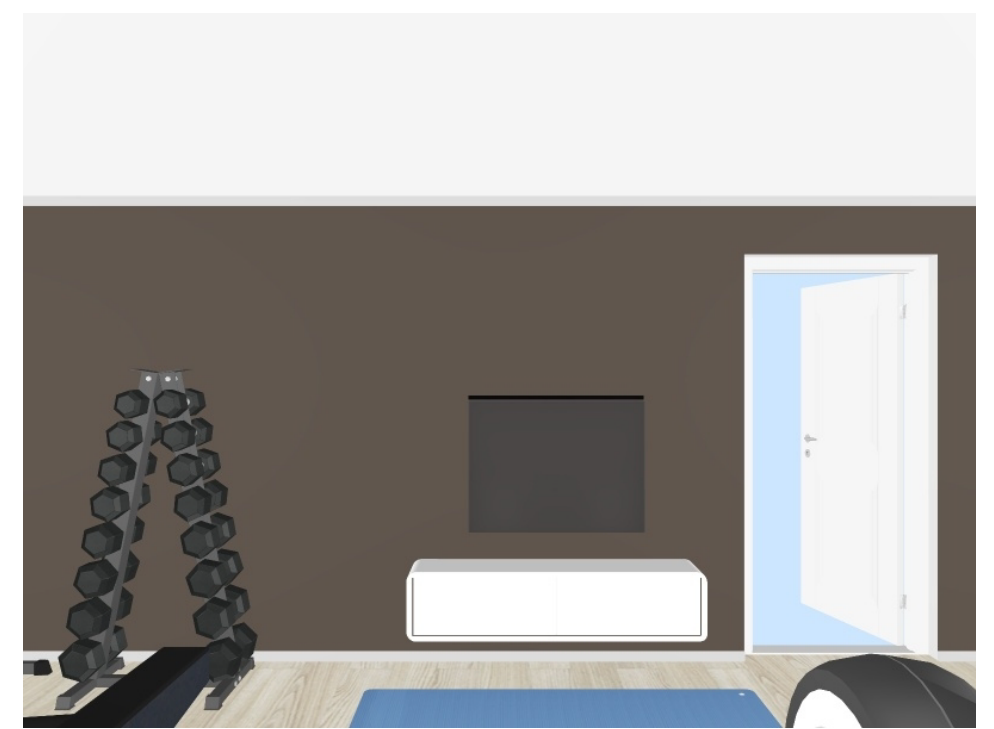

1439 Highway 20 W.
 McDonough, GA 30253
 678-671-5400
 info@revaluefitness.com
 revaluefitness.com

**SAMPLE:
 HOME GYM**

1. Matrix E3xc Elliptical
 (Frame: Platinum)

2. Matrix T5 Treadmill

3. Dresser - 37.75" w x 41" h
 x 19.5" deep

4. VTX Flat / Incline /
 Decline Bench

5. Troy Horizontal Barbell
 Rack 20-110lb. set of Rubber
 Curl Barbells

6. Yoga Mat

7. TV Stand

8. Exercise Ball

9. Multigym