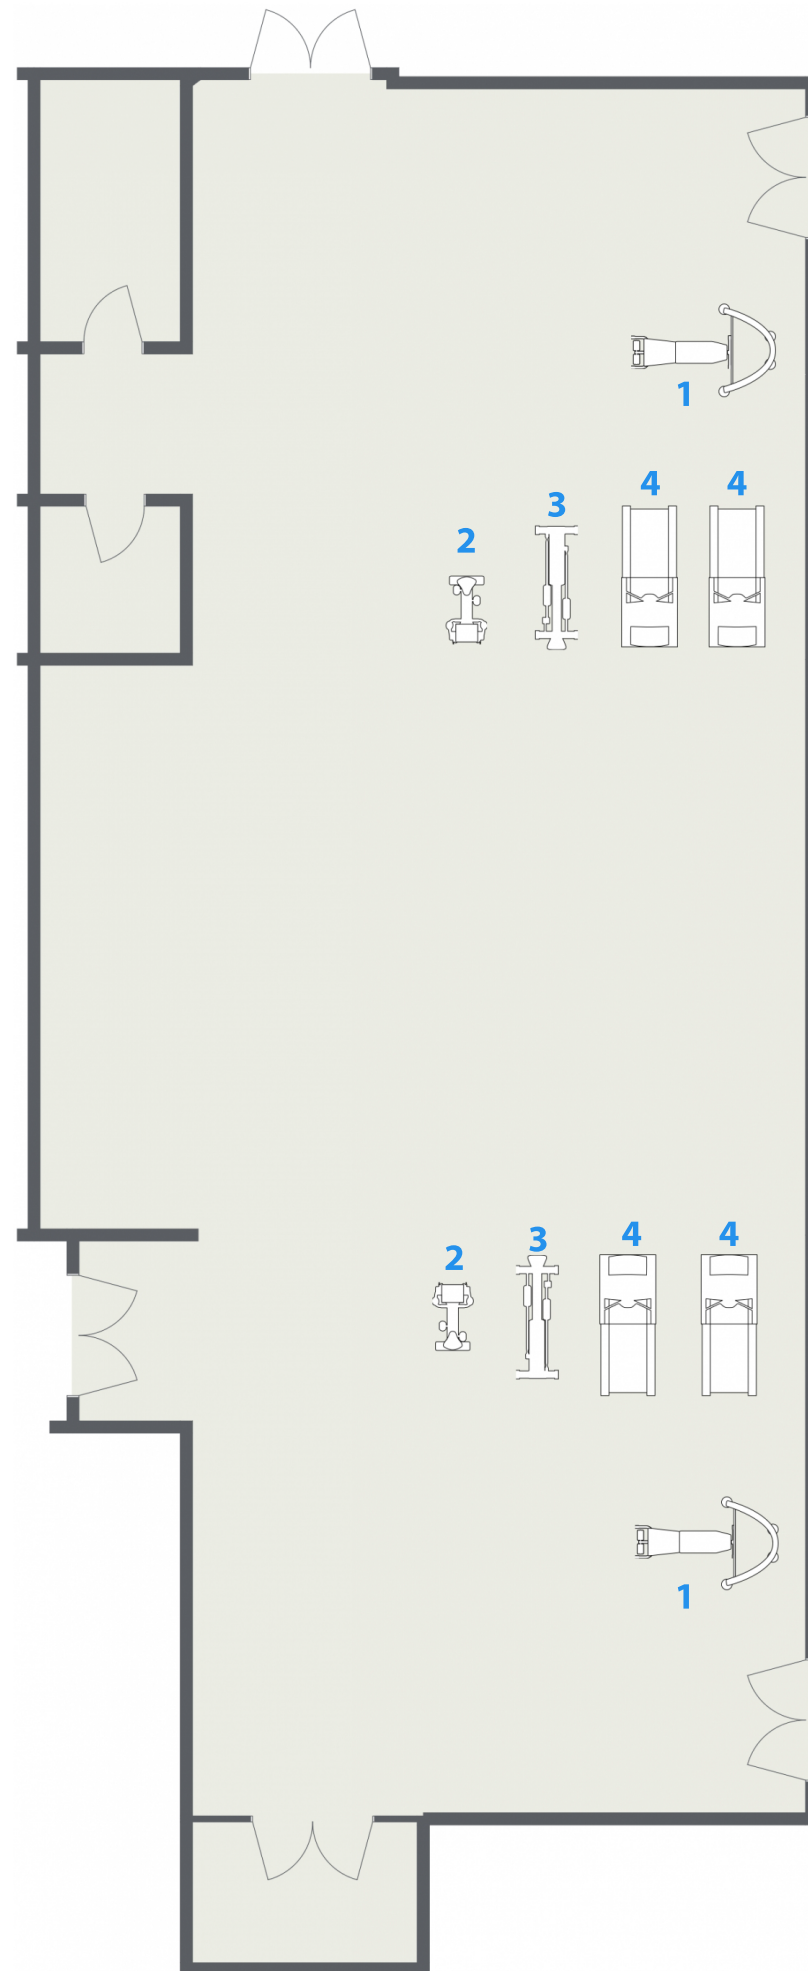

1439 Highway 20 W.  
 McDonough, GA 30253  
 678-671-5400  
 info@revaluefitness.com  
 revaluefitness.com

**Mixed Use Area**

**1.** FreeMotion Dual Cable Cross with Bench

**2.** Life Fitness 91xi Elliptical

**3.** Star Trac Pro 6430 RBE Recumbent Bike - 2

**4.** 11.3 Freemotion Reflex Treadmill - 4

**supplemental:** VTX Flat / Incline / Decline Bench