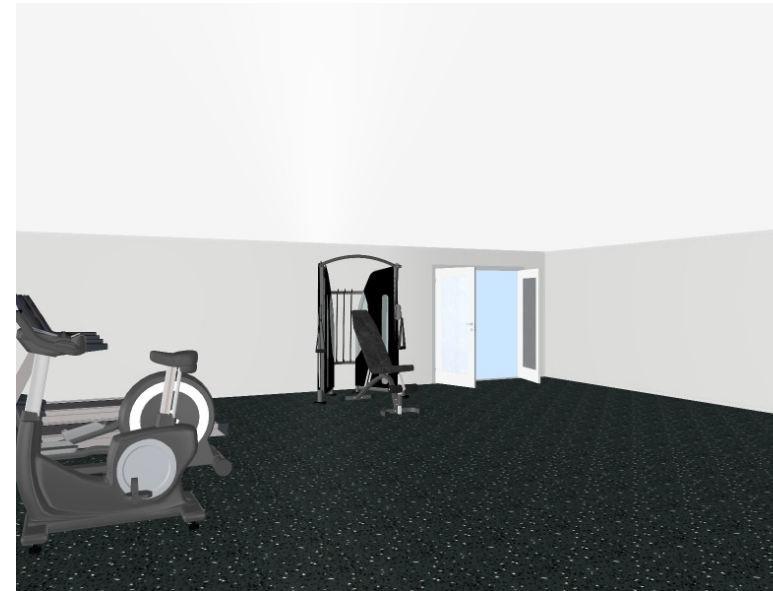

1439 Highway 20 W.  
 McDonough, GA 30253  
 678-671-5400  
 info@revaluefitness.com  
 revaluefitness.com

**Mixed Use Area**

**1.** FreeMotion Dual Cable Cross with Bench

**2.** Life Fitness 91xi Elliptical

**3.** Star Trac Pro 6430 RBE Recumbent Bike - 2

**4.** 11.3 Freemotion Reflex Treadmill - 4

**supplemental:** VTX Flat / Incline / Decline Bench